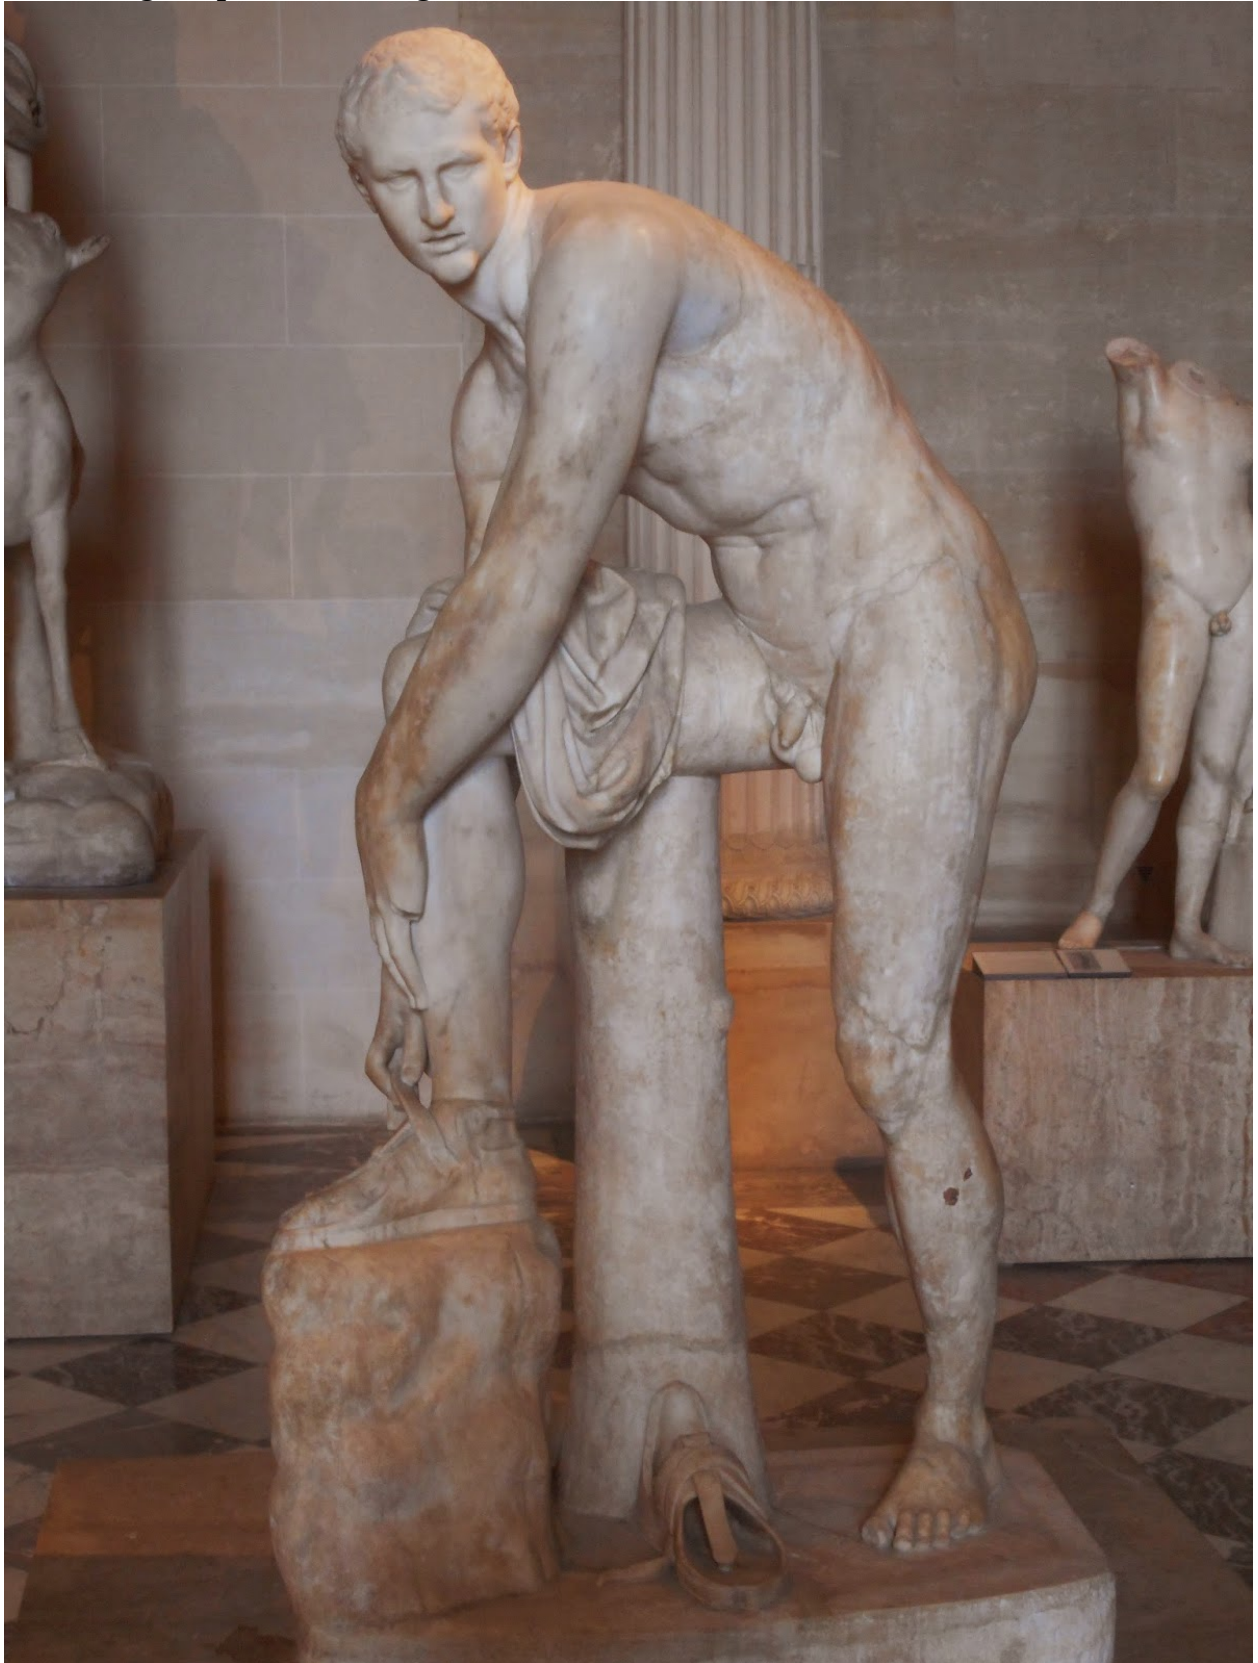

The Comedy of Errors
Dramaturge Report – J.K. Rogers
Greek & Roman Statues

15 April 2015

ID 1504685
© Danilo Ascione | Dreamstime.com

Download from
Dreamstime.com
This watermarked comp image is for previewing purposes only.

© North News & Pictures Ltd

The Comedy of Errors

15 April 2015

Dramaturge Report – J.K. Rogers

Turkish Statues – I looked up Ephesus to see what kind of statuary is there. Most are very similar to the Greco-Roman tradition; the ones that diverge are either in fragments or in very simple poses.